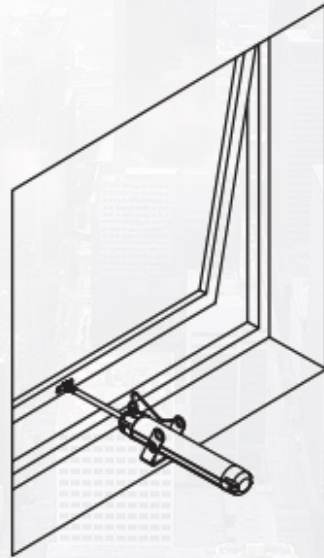

KST-S01 SPINDLE ACTUATOR

Applications