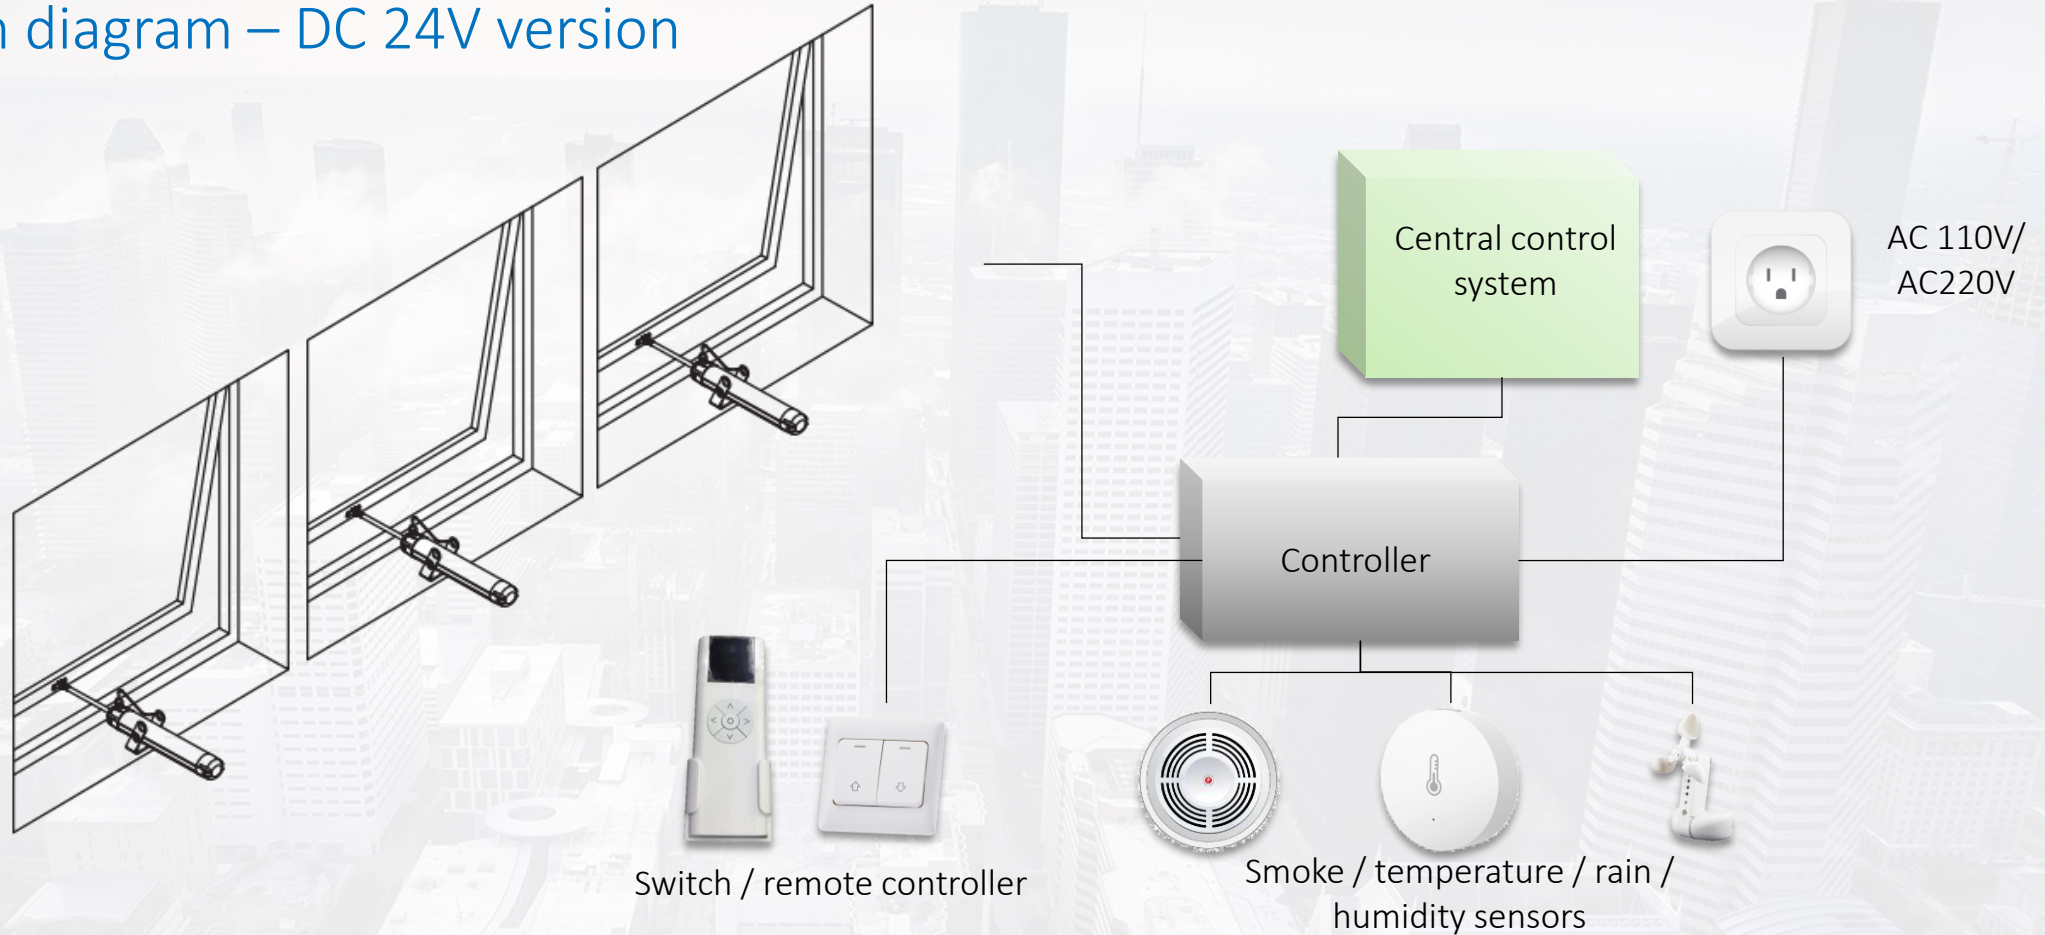

KST-S02 SPINDLE ACTUATOR

Line Drawing

KST-S01 SPINDLE ACTUATOR

System diagram – DC 24V version

Manual control

Through either central control system or manual switch.

Automatic timer control

Setting daylight saving time and connecting to controller.