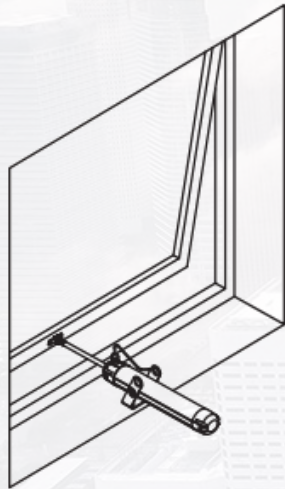

Automatic smoke ventilation

When the sensor detected the smoke of fire. It will send signal to actuator immediately. Window is going to open to remove the smoke.

Automatic natural ventilation

To make people feel comfortable indoor. We can connect the actuator with the temperature, humidity, and CO2 sensors to improve the ventilation in the building.

KST-S01 SPINDLE ACTUATOR

System diagram – AC 220V version

AC 110V/
AC220V

Manual control

Control windows directly.

Remote control

Control windows anyplace and anytime.

Switch / remote controller