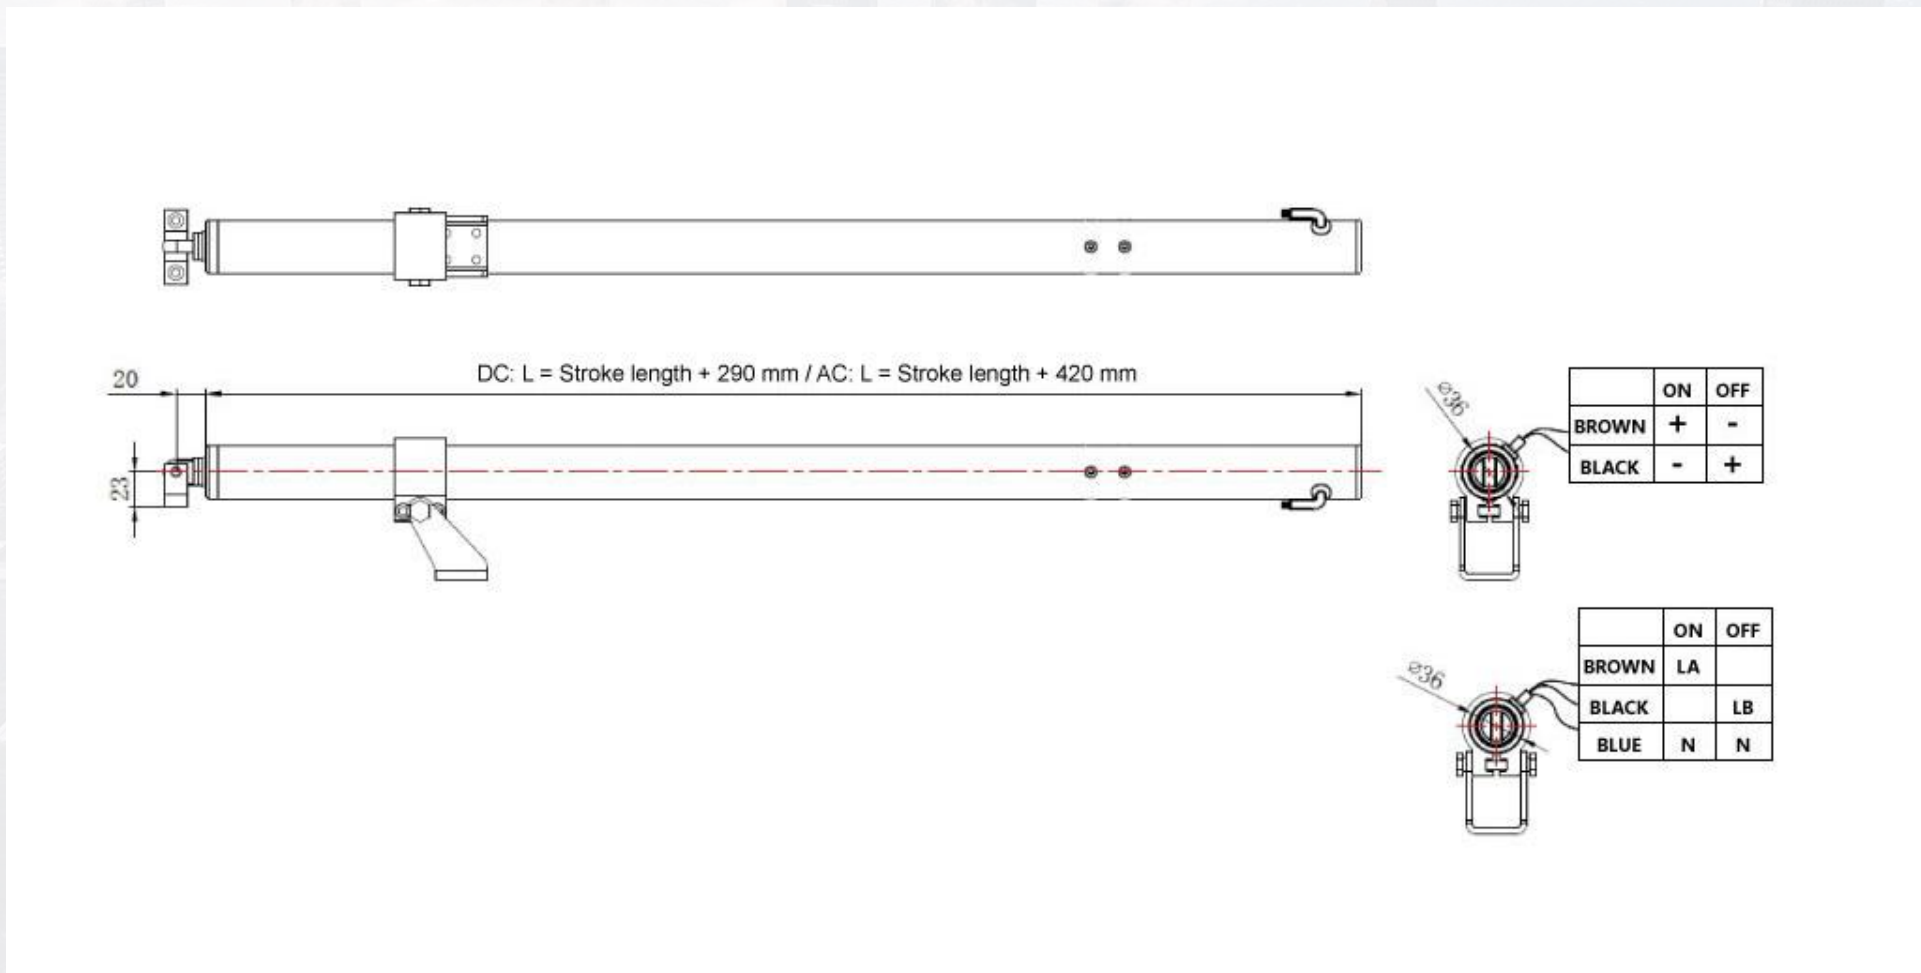

KST-S02 SPINDLE ACTUATOR

Line Drawing